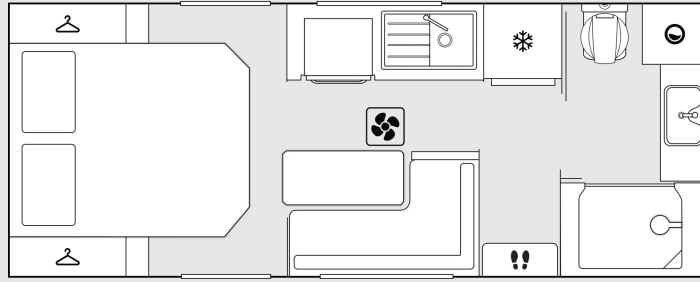

MUSKETEER WARRIOR

SELECTED OPTIONAL BUNDLES	
BLACK PACK UPGRADE BUNDLE	$0.00
SELECTED OPTIONAL UPGRADES	
Toolboxes: Add more storage with a variety of toolbox options.	$0.00
Solar: Power your adventures with our solar panel options.	$0.00
Battery: Upgrade your battery system for longer off-grid stays.	$0.00
Heater: Stay warm and cozy with our selection of gas and diesel heaters.	$0.00

PRICE BREAKDOWN

Base price	$97,497.00
Upgrade options	$0.00
Estimated total build price	$97,497.00

RRP Prices shown are indicative only and may vary depending on specific bundles and options selected. Please contact your local dealer for an accurate quote. The caravan configuration tool is intended for informational purposes only and may not reflect all available options or potential customisations. Please consult with your local dealer to discuss your specific needs and preferences. RRP including all costs except State Registration. RRP Pricing is correct as at the date of publication and it is subject to change. All prices listed are in Australian dollars and are applicable to purchases within Australia. For international inquiries or purchases, please contact your local Crusader Caravans distributor.