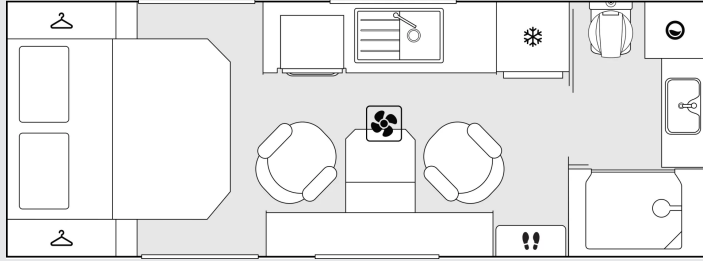

MUSKETEER RECLINER

SELECTED OPTIONAL BUNDLES

BLACK PACK UPGRADE BUNDLE	$0.00

SELECTED OPTIONAL UPGRADES

Battery: Upgrade your battery system for longer off-grid stays.	$0.00
Solar: Power your adventures with our solar panel options.	$0.00
Heater: Stay warm and cozy with our selection of gas and diesel heaters	$0.00

PRICE BREAKDOWN

Base price	$104,668.00
Upgrade options	$0.00
Estimated total build price	$104,668.00

RRP Prices shown are indicative only and may vary depending on specific bundles and options selected. Please contact your local dealer for an accurate quote. The caravan configuration tool is intended for informational purposes only and may not reflect all available options or potential customisations. Please consult with your local dealer to discuss your specific needs and preferences. RRP including all costs except State Registration. RRP Pricing is correct as at the date of publication and it is subject to change. All prices listed are in Australian dollars and are applicable to purchases within Australia. For international inquiries or purchases, please contact your local Crusader Caravans distributor.