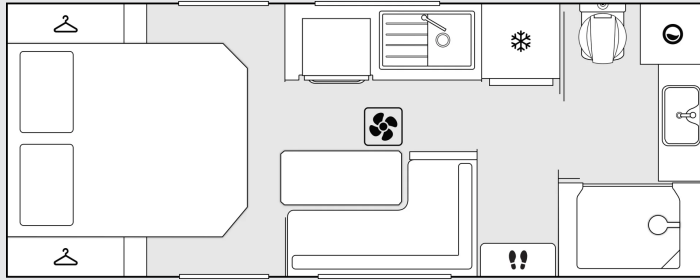

MUSKETEER WARRIOR

SELECTED OPTIONAL BUNDLES	
BRUSHED NICKEL UPGRADE BUNDLE	$0.00
SELECTED OPTIONAL UPGRADES	
Toolboxes: Add more storage with a variety of toolbox options.	$0.00
Solar: Power your adventures with our solar panel options.	$0.00
Battery: Upgrade your battery system for longer off-grid stays.	$0.00

PRICE BREAKDOWN

Base price	$97,497.00
Upgrade options	$0.00
Estimated total build price	$97,497.00

RRP Prices shown are indicative only and may vary depending on specific bundles and options selected. Please contact your local dealer for an accurate quote. The caravan configuration tool is intended for informational purposes only and may not reflect all available options or potential customisations. Please consult with your local dealer to discuss your specific needs and preferences. RRP including all costs except State Registration. RRP Pricing is correct as at the date of publication and it is subject to change. All prices listed are in Australian dollars and are applicable to purchases within Australia. For international inquiries or purchases, please contact your local Crusader Caravans distributor.