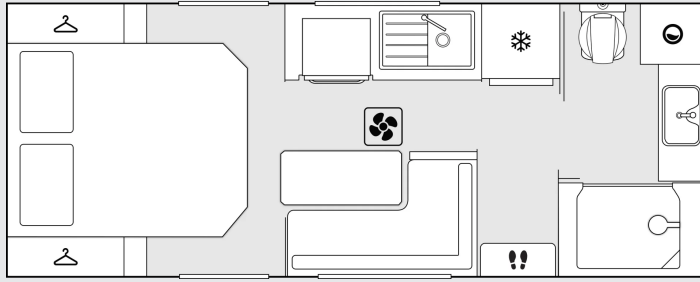

MUSKETEER WARRIOR

SELECTED OPTIONAL BUNDLES	
BLACK PACK UPGRADE BUNDLE	$0.00
SELECTED OPTIONAL UPGRADES	
Solar: Power your adventures with our solar panel options.	$0.00
Heater: Stay warm and cozy with our selection of gas and diesel heaters.	$0.00
Battery: Upgrade your battery system for longer off-grid stays.	$0.00

PRICE BREAKDOWN

Base price	$97,497.00
Upgrade options	$0.00
Estimated total build price	$97,497.00

RRP Prices shown are indicative only and may vary depending on specific bundles and options selected. Please contact your local dealer for an accurate quote. The caravan configuration tool is intended for informational purposes only and may not reflect all available options or potential customisations. Please consult with your local dealer to discuss your specific needs and preferences. RRP including all costs except State Registration. RRP Pricing is correct as at the date of publication and it is subject to change. All prices listed are in Australian dollars and are applicable to purchases within Australia. For international inquiries or purchases, please contact your local Crusader Caravans distributor.