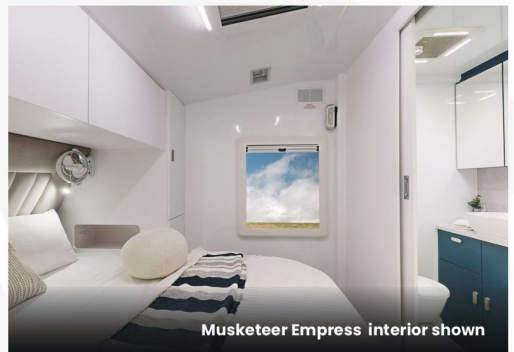

Musketeer Express interior shown

Musketeer Express interior shown

Australian Made

Full Composite

Thermal Efficient

Stylish Interiors

Diverse Range of Layouts

"Thank you Crusader people for our beautiful Musketeer Treville. Not only do we love our product, we appreciate the time you took to continually update us along the way, answer our questions promptly, and for still happily assisting us with our queries as we become familiar with our new van. No rushing us through handover either, which some people experience with other dealerships".