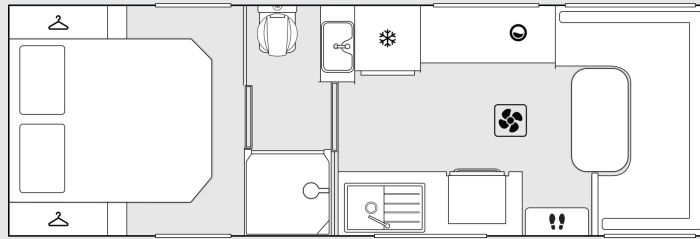

MUSKETEER EMPRESS

SELECTED OPTIONAL BUNDLES

BLACK PACK UPGRADE BUNDLE	$0.00

SELECTED OPTIONAL UPGRADES

Solar: Power your adventures with our solar panel options.	$0.00

Battery: Upgrade your battery system for longer off-grid stays.	$0.00

PRICE BREAKDOWN

Base price	$111,063.00
Upgrade options	$0.00
Estimated total build price	$111,063.00

RRP Prices shown are indicative only and may vary depending on specific bundles and options selected. Please contact your local dealer for an accurate quote. The caravan configuration tool is intended for informational purposes only and may not reflect all available options or potential customisations. Please consult with your local dealer to discuss your specific needs and preferences. RRP including all costs except State Registration. RRP Pricing is correct as at the date of publication and it is subject to change. All prices listed are in Australian dollars and are applicable to purchases within Australia. For international inquiries or purchases, please contact your local Crusader Caravans distributor.