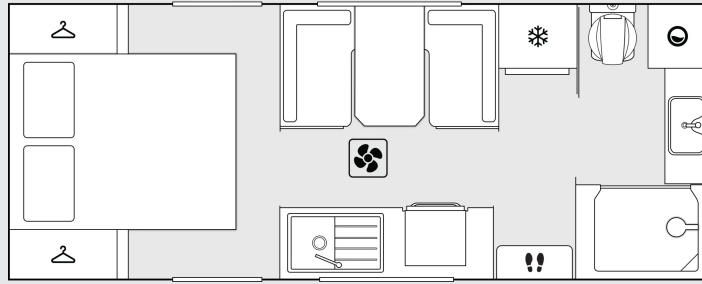

LIFECHANGER PATHWAY

SELECTED OPTIONAL BUNDLES

BRUSHED NICKEL UPGRADE $0.00

SELECTED OPTIONAL UPGRADES

Solar: Power your adventures with our solar panel options. $0.00

Battery: Upgrade your battery system for longer off-grid stays. $0.00

Towing: Enhance your towing capabilities with different suspension options or a tow coupling. $0.00

Heater: Stay warm and cozy with our selection of gas and diesel heaters. $0.00

PRICE BREAKDOWN

Base price **$78,658.00**

Upgrade options **$0.00**

Estimated total build price **$78,658.00**

RRP Prices shown are indicative only and may vary depending on specific bundles and options selected. Please contact your local dealer for an accurate quote. The caravan configuration tool is intended for informational purposes only and may not reflect all available options or potential customisations. Please consult with your local dealer to discuss your specific needs and preferences. RRP including all costs except State Registration. RRP Pricing is correct as at the date of publication and it is subject to change. All prices listed are in Australian dollars and are applicable to purchases within Australia. For international inquiries or purchases, please contact your local Crusader Caravans distributor.