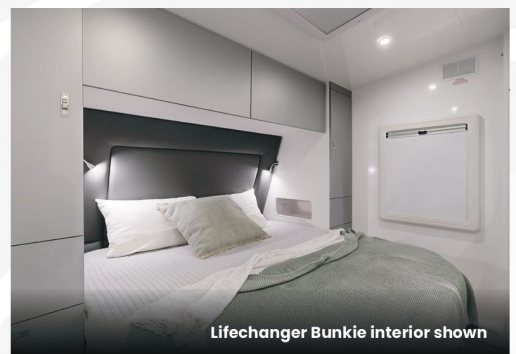

-  Australian Made
-  FULL Composite
-  Thermal Efficient
-  Light Weight

Lifechanger Bunkie interior shown

Lifechanger Pathway interior shown

"Absolutely the finest caravan on the market. When you look at others around the same price range there are so many quality features that stand out on a Crusader Caravan. They are built with love and built to last and once you've had one you won't want anything else".