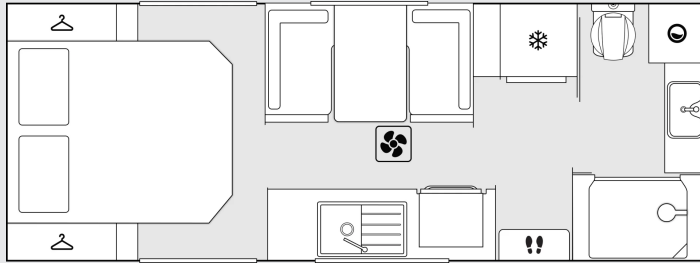

MUSKETEER ARAMIS

SELECTED OPTIONAL BUNDLES	
BLACK PACK UPGRADE BUNDLE	$0.00
SELECTED OPTIONAL UPGRADES	
Solar: Power your adventures with our solar panel options.	$0.00
Battery: Upgrade your battery system for longer off-grid stays.	$0.00
Heater: Stay warm and cozy with our selection of gas and diesel heaters.	$0.00
Toolboxes: Add more storage with a variety of toolbox options.	$0.00

PRICE BREAKDOWN	
Base price	$104,779.00
Upgrade options	$0.00
Estimated total build price	$104,779.00

RRP Prices shown are indicative only and may vary depending on specific bundles and options selected. Please contact your local dealer for an accurate quote. The caravan configuration tool is intended for informational purposes only and may not reflect all available options or potential customisations. Please consult with your local dealer to discuss your specific needs and preferences. RRP including all costs except State Registration. RRP Pricing is correct as at the date of publication and it is subject to change. All prices listed are in Australian dollars and are applicable to purchases within Australia. For international inquiries or purchases, please contact your local Crusader Caravans distributor.