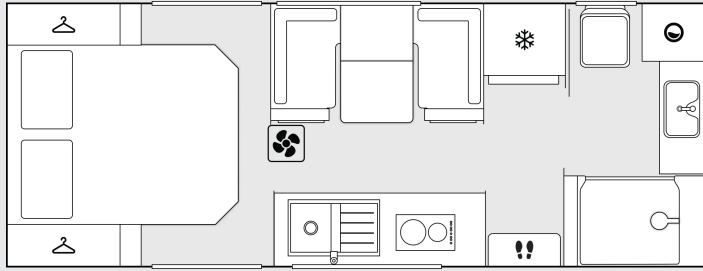

XCOUNTRY MADMAX

SELECTED OPTIONAL BUNDLES

Black Pack Upgrade Bundle	$0.00

SELECTED OPTIONAL UPGRADES

Bike Rack: Choose from a range of bike rack options to securely transport your bikes on your next adventure.	$0.00

PRICE BREAKDOWN

Base price	$175,359.00
Upgrade options	$0.00
Estimated total build price	$175,359.00

RRP Prices shown are indicative only and may vary depending on specific bundles and options selected. Please contact your local dealer for an accurate quote. The caravan configuration tool is intended for informational purposes only and may not reflect all available options or potential customisations. Please consult with your local dealer to discuss your specific needs and preferences. RRP including all costs except State Registration. RRP Pricing is correct as at the date of publication and it is subject to change. All prices listed are in Australian dollars and are applicable to purchases within Australia. For international inquiries or purchases, please contact your local Crusader Caravans distributor.