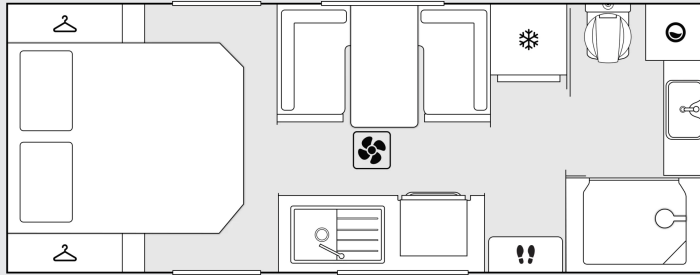

MUSKETEER CAMELOT

SELECTED OPTIONAL BUNDLES

BLACK PACK UPGRADE BUNDLE	$0.00

SELECTED OPTIONAL UPGRADES

Solar: Power your adventures with our solar panel options.	$0.00
Battery: Upgrade your battery system for longer off-grid stays.	$0.00
Toolboxes: Add more storage with a variety of toolbox options.	$0.00
Bike Rack: Choose from a range of bike rack options to securely transport your bikes on your next adventure.	$0.00

PRICE BREAKDOWN

Base price	$98,808.00
Upgrade options	$0.00
Estimated total build price	$98,808.00

RRP Prices shown are indicative only and may vary depending on specific bundles and options selected. Please contact your local dealer for an accurate quote. The caravan configuration tool is intended for informational purposes only and may not reflect all available options or potential customisations. Please consult with your local dealer to discuss your specific needs and preferences. RRP including all costs except State Registration. RRP Pricing is correct as at the date of publication and it is subject to change. All prices listed are in Australian dollars and are applicable to purchases within Australia. For international inquiries or purchases, please contact your local Crusader Caravans distributor.