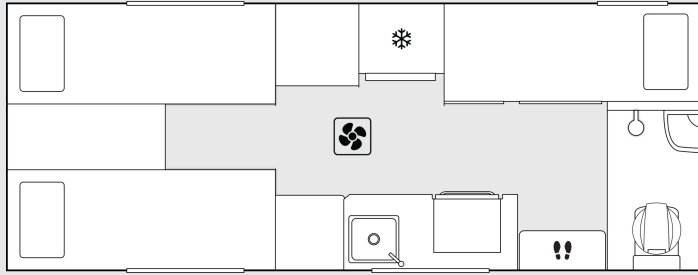

DREAM CARAVAN

C R U S A D E R 2 0 2 5

STANDOUT

GLADIATOR

COMPACT OFF-ROAD ADVENTURE

www.crusadercaravans.com.au

DREAM CARAVAN

Boutic Light Grey