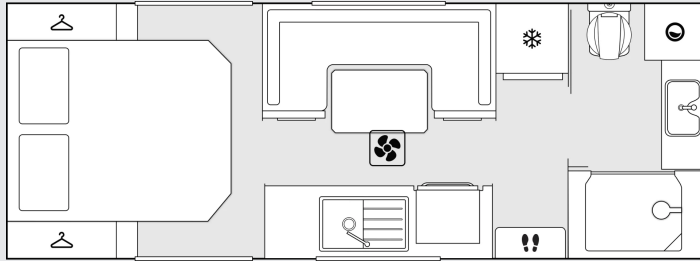

MUSKETEER TREVILLE

SELECTED OPTIONAL BUNDLES

GOLD PACK UPGRADE BUNDLE $437.00

SELECTED OPTIONAL UPGRADES

PRICE BREAKDOWN

Base price	$104,518.00
Upgrade options	$437.00
Estimated total build price	$104,955.00

RRP Prices shown are indicative only and may vary depending on specific bundles and options selected. Please contact your local dealer for an accurate quote. The caravan configuration tool is intended for informational purposes only and may not reflect all available options or potential customisations. Please consult with your local dealer to discuss your specific needs and preferences. RRP including all costs except State Registration. RRP Pricing is correct as at the date of publication and it is subject to change. All prices listed are in Australian dollars and are applicable to purchases within Australia. For international inquiries or purchases, please contact your local Crusader Caravans distributor.