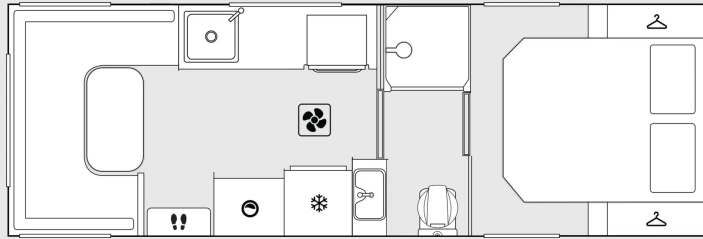

MUSKETEER DORIEMUS

SELECTED OPTIONAL BUNDLES	
BLACK PACK UPGRADE BUNDLE	$0.00
SELECTED OPTIONAL UPGRADES	

PRICE BREAKDOWN	
Base price	$111,166.00
Upgrade options	$0.00
Estimated total build price	$111,166.00

RRP Prices shown are indicative only and may vary depending on specific bundles and options selected. Please contact your local dealer for an accurate quote. The caravan configuration tool is intended for informational purposes only and may not reflect all available options or potential customisations. Please consult with your local dealer to discuss your specific needs and preferences. RRP including all costs except State Registration. RRP Pricing is correct as at the date of publication and it is subject to change. All prices listed are in Australian dollars and are applicable to purchases within Australia. For international inquiries or purchases, please contact your local Crusader Caravans distributor.