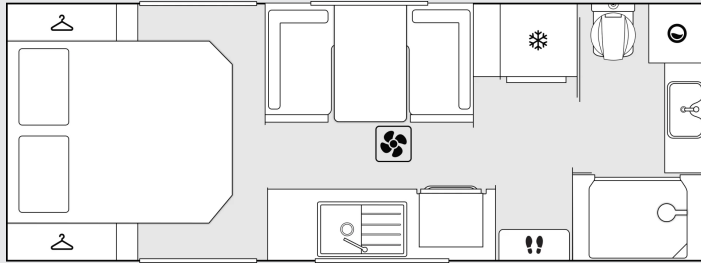

MUSKETEER ARAMIS

SELECTED OPTIONAL BUNDLES
SELECTED OPTIONAL UPGRADES

PRICE BREAKDOWN

Base price	$104,779.00
Upgrade options	$0.00
Estimated total build price	$104,779.00

RRP Prices shown are indicative only and may vary depending on specific bundles and options selected. Please contact your local dealer for an accurate quote. The caravan configuration tool is intended for informational purposes only and may not reflect all available options or potential customisations. Please consult with your local dealer to discuss your specific needs and preferences. RRP including all costs except State Registration. RRP Pricing is correct as at the date of publication and it is subject to change. All prices listed are in Australian dollars and are applicable to purchases within Australia. For international inquiries or purchases, please contact your local Crusader Caravans distributor.