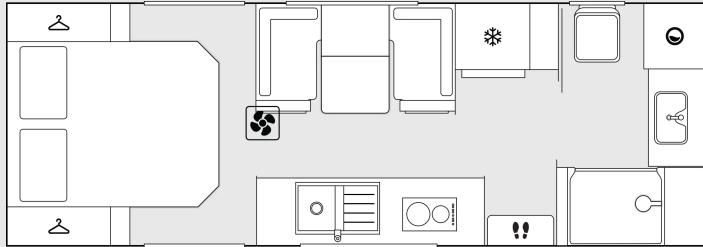

XCOUNTRY EXTREME

SELECTED OPTIONAL BUNDLES

Gold Pack Upgrade Bundle	$0.00

SELECTED OPTIONAL UPGRADES

Towing: Upgrade to a DO45 coupling to maximise your towing capacity and carry heavier loads.	$0.00

Bike Rack: Choose from a range of bike rack options to securely transport your bikes on your next adventure.	$0.00

PRICE BREAKDOWN

Base price	$179,907.00
Upgrade options	$0.00
Estimated total build price	$179,907.00

RRP Prices shown are indicative only and may vary depending on specific bundles and options selected. Please contact your local dealer for an accurate quote. The caravan configuration tool is intended for informational purposes only and may not reflect all available options or potential customisations. Please consult with your local dealer to discuss your specific needs and preferences. RRP including all costs except State Registration. RRP Pricing is correct as at the date of publication and it is subject to change. All prices listed are in Australian dollars and are applicable to purchases within Australia. For international inquiries or purchases, please contact your local Crusader Caravans distributor.