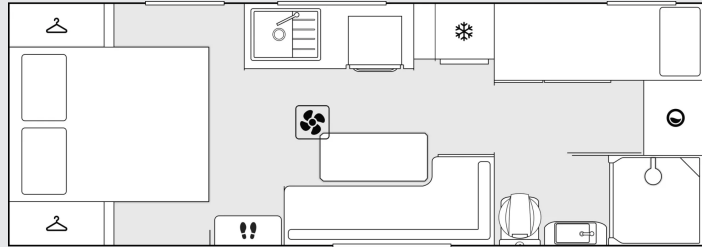

LIFECHANGER BUNKIE

SELECTED OPTIONAL BUNDLES

BLACK PACK UPGRADE BUNDLE	$0.00

SELECTED OPTIONAL UPGRADES

Towing: Enhance your towing capabilities with different suspension options or a tow coupling.	$0.00

Toolboxes: Add more storage with a variety of toolbox options.	$0.00

PRICE BREAKDOWN

Base price	$82,433.00
Upgrade options	$0.00
Estimated total build price	$82,433.00

RRP Prices shown are indicative only and may vary depending on specific bundles and options selected. Please contact your local dealer for an accurate quote. The caravan configuration tool is intended for informational purposes only and may not reflect all available options or potential customisations. Please consult with your local dealer to discuss your specific needs and preferences. RRP including all costs except State Registration. RRP Pricing is correct as at the date of publication and it is subject to change. All prices listed are in Australian dollars and are applicable to purchases within Australia. For international inquiries or purchases, please contact your local Crusader Caravans distributor.