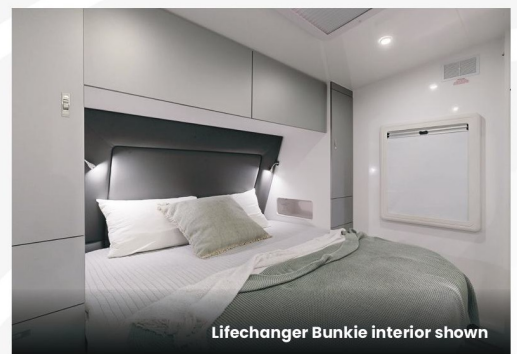

Australian Made

FULL Composite

Thermal Efficient

Light Weight

Lifechanger Bunkie interior shown

Lifechanger Pathway interior shown

"Absolutely the finest caravan on the market. When you look at others around the same price range there are so many quality features that stand out on a Crusader Caravan. They are built with love and built to last and once you've had one you won't want anything else".